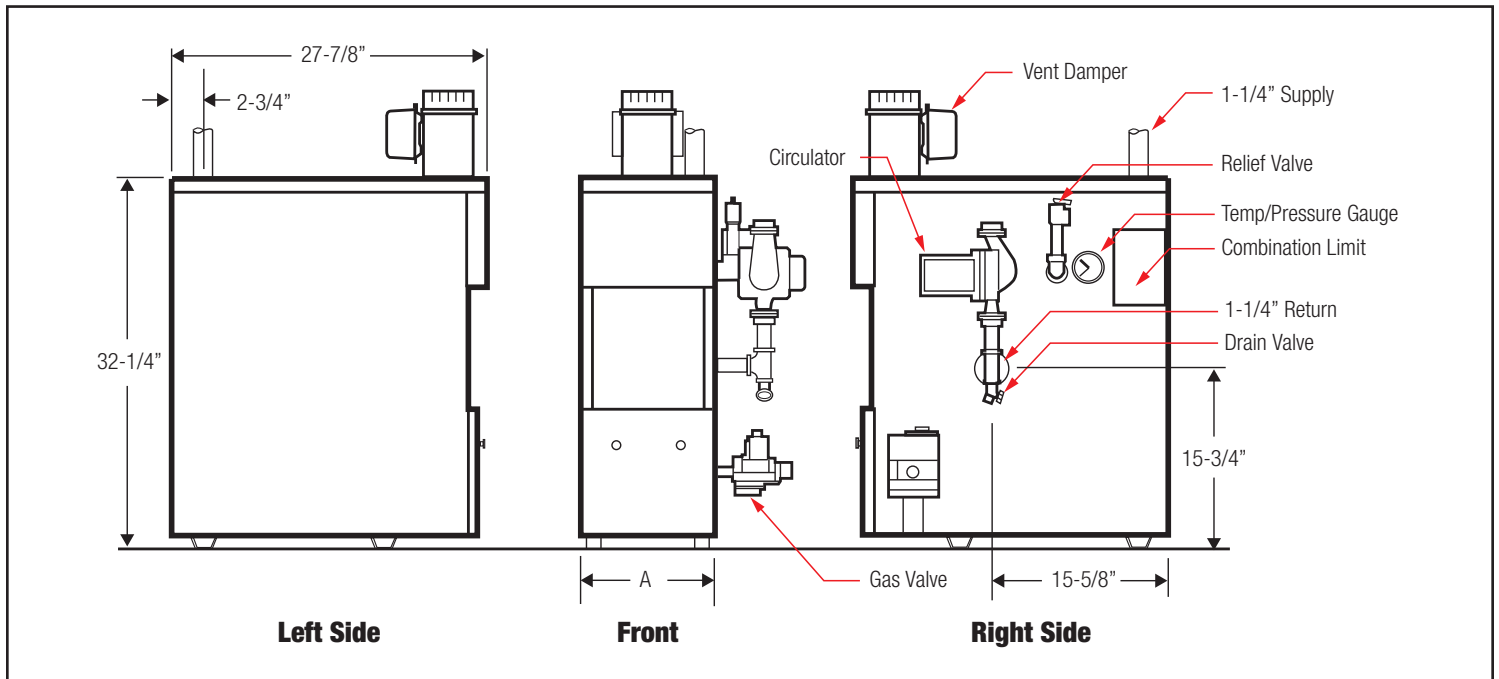

Unit shown with components installed.
See Technical Specifications on back for shipping configuration.

FOR RESIDENTIAL AND LIGHT COMMERCIAL APPLICATIONS

HERITAGE TECHNICAL SPECIFICATIONS

Standard Equipment: Vent Damper, Taco 007 Circulator, drain valve, ASME relief valve (30PSI), circulator to limit control wire harness and connecting piping shipped in parts box. HydroLevel Fuel Smart HydroStat 3200 Plus Smart Boiler Limit Control with digital display and low water cutoff functionality, Honeywell progressive opening gas valve, roll-out switch and spill switch are assembled at the factory.

Model	"A" Dimension	Input Rate (MBH)	Heating Capacity (MBH)	Net AHRI (MBH)	Net Rating Sq. Ft. HW @170F	No. of Burners	AFUE	Flue Collar Diameter (Inches)	Water Content (gals.)	Shipping Weight (Approx.)
HG02	10-1/2"	37	30	26	174	2	82	4	2.4	217
HG03	11-3/4"	61	50	43	290	3	82	4	3.2	267
HG04	15"	95	78	68	452	5	82	5	4.0	317
HG05	18-1/2"	128	105	91	609	7	82	6	4.7	367
HG06	21-1/2"	162	132	115	765	9	82	6	5.5	417